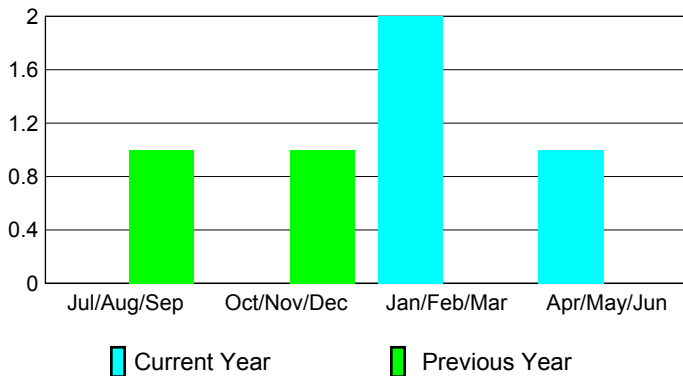

2009-2010 GMT Quarterly Report for District (or Undistricted) **District 111SM**

GMT: PROF DR Wieland Richter

Location: GERMANY

GMT CA: 4

CLUBS

Club Results 2009-2010

Clubs 2008-2009

Month	New Club Goal	Actual New Clubs	Actual Dropped Clubs	Gain/Loss of Clubs	Gain/Loss of Clubs
Jul/Aug/Sep	0	0	0	0	1
Oct/Nov/Dec	0	0	0	0	1
Jan/Feb/Mar	0	2	0	2	0
Apr/May/Jun	0	1	0	1	0
Totals	0	3	0	3	2

Club Results 2009-2010

Goal, New, Dropped, Gain/Loss

Comparison of Club Gain/Loss

Current Year Compared to the Previous Year

YTD Status Quo Clubs 2009-2010

Status Quo Clubs Compared to Status Quo Members

MEMBERSHIP