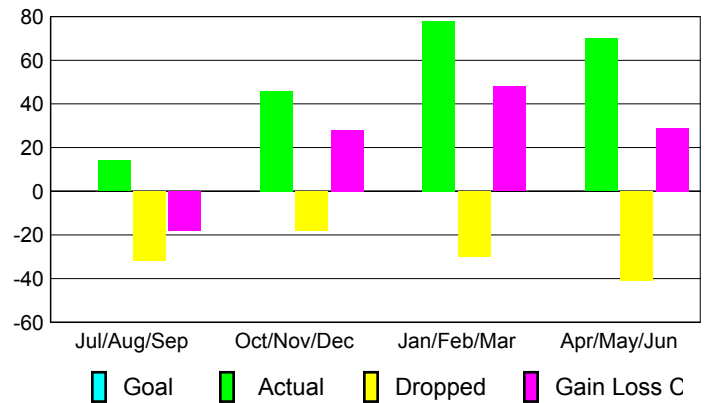

Membership Results 2009-2010

Goal, New, Dropped, Gain/Loss