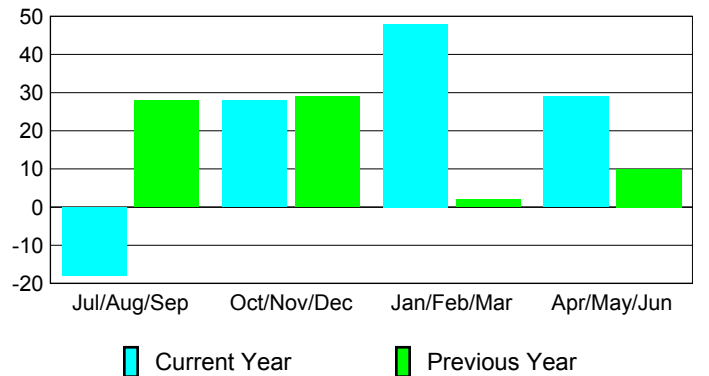

Membership Results 2009-2010

Membership 2008-2009

Month	Net Memb Goal	Actual New Memb	Actual Dropped Memb	Gain/Loss of Memb	Gain/Loss of Memb
Jul/Aug/Sep	0	14	-32	-18	28
Oct/Nov/Dec	0	46	-18	28	29
Jan/Feb/Mar	0	78	-30	48	2
Apr/May/Jun	0	70	-41	29	10
Totals	0	208	-121	87	69

Membership Results 2009-2010

Goal, New, Dropped, Gain/Loss

Comparison of Membership Gain/Loss

Current Year Compared to the Previous Year

Gender Comparison 2009-2010